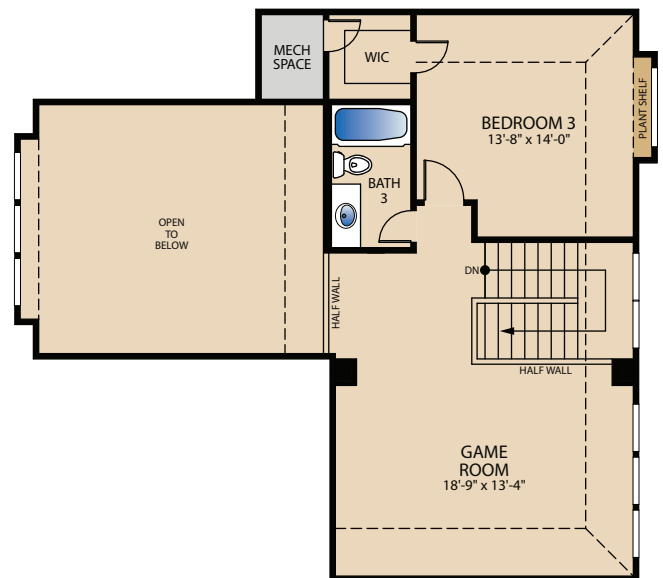

Alamosa

Plan 52478 | 2 Story | 3 Bedrooms | 3 Bathrooms

OPT. FIREPLACE

OPT. BEDROOM 4 AT STUDY

OPT. COVERED PATIO

OPT. SHOWER MASTER BATH

SECOND FLOOR

Alamosa

Plan 52478 | 2 Story | 3 Bedrooms | 3 Bathrooms

Alamosa A - shown with optional stone

Alamosa B - shown with optional stone

Alamosa C - shown with optional stone

A QUALICO Company

 pacesetterhometexas.com