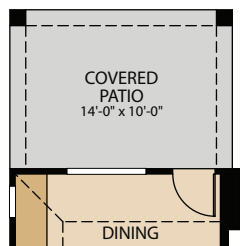

Alamosa

Plan 52478 | 2 Story | 3 Bedrooms | 3 Bathrooms

OPT. FIREPLACE

OPT. BEDROOM 4 AT STUDY

OPT. COVERED PATIO

OPT. SHOWER MASTER BATH

SECOND FLOOR

Alamosa

Plan 52478 | 2 Story | 3 Bedrooms | 3 Bathrooms

Alamosa A - shown with optional stone

Alamosa B - shown with optional stone

Alamosa C - shown with optional stone

A QUALICO Company

 pacesetterhometexas.com