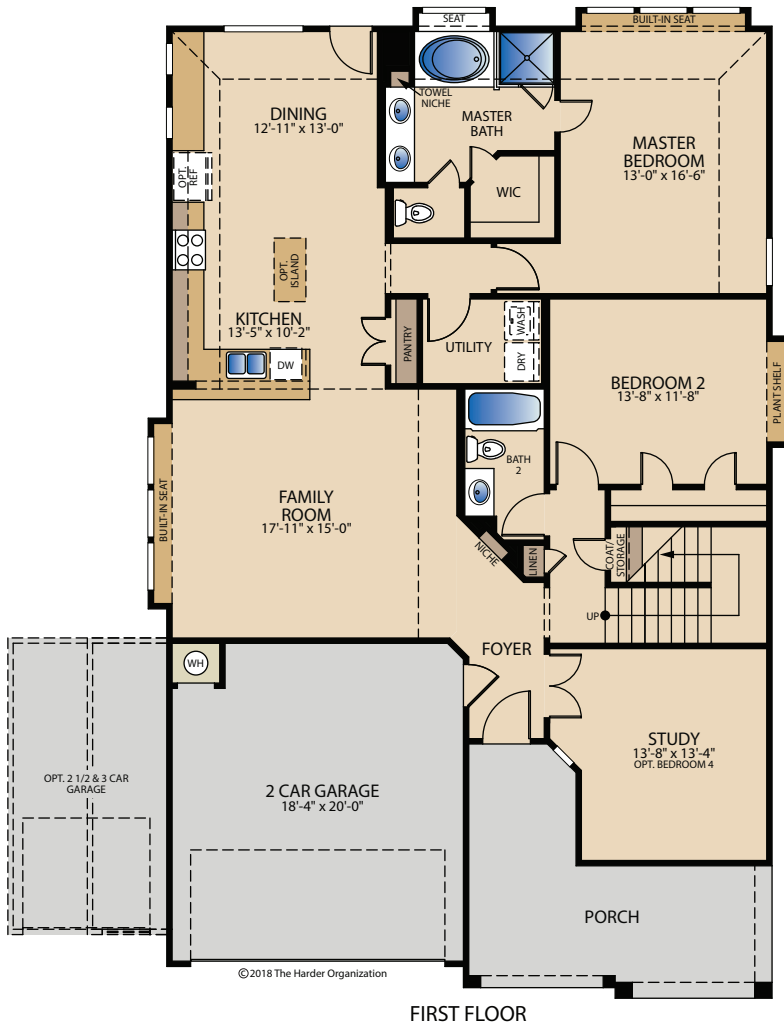

Alamosa

Plan 52478 | 2 Story | 3 Bedrooms | 3 Bathrooms

OPT. FIREPLACE

OPT. BEDROOM 4 AT STUDY

OPT. COVERED PATIO

OPT. SHOWER MASTER BATH

SECOND FLOOR

Alamosa

Plan 52478 | 2 Story | 3 Bedrooms | 3 Bathrooms

Alamosa A - shown with optional stone

Alamosa B - shown with optional stone

Alamosa C - shown with optional stone

A QUALICO Company

 pacesetterhometexas.com