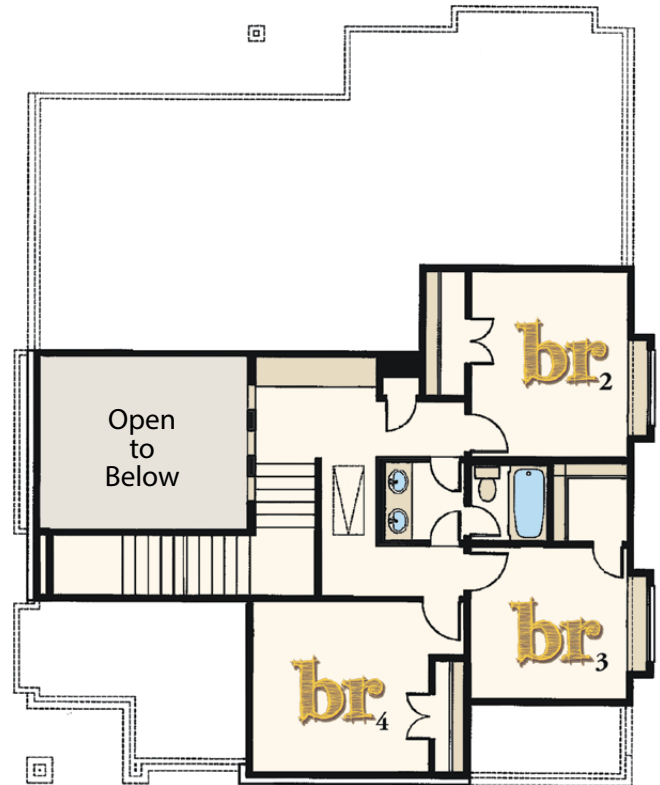

First Floor

©2011 The Harder Organization

Second Floor

Optional Fireplace in Family Room

Optional Extended Shower @ Master bath

Optional Extended Covered Patio

Optional Gameroom @ Bedroom 2

2 Story ■ 4 Bedrooms ■ 2.5 Bathrooms

© Pacesetter Homes, LLC. Unauthorized use of this plan is a violation of the U.S. Copyright Act Title 17 of the U.S. Code. Floorplans and elevations are subject to change without notice. The actual construction plan may differ in features and dimensions. All square footage is approximate living area. Your Pacesetter representative will be happy to provide specific and current details.