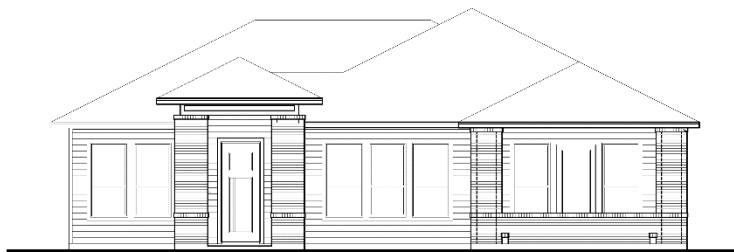

Piazza I

Plan 62259 | 1 Story | 3-5 Bedrooms | 2.5-3.5 Bathrooms

Options Available:

- Apartment above garage

 pacesetterhomestexas.com

© Pacesetter Homes, LLC. Unauthorized use of this plan is a violation of the U.S. Copyright Act Title 17 of the U.S. Code. Floorplans and Elevations are subject to change without notice. The Floor plans and elevations represented, are artistic concepts. The actual construction plan may differ in features, dimensions, and colors offered. All square footage is approximate living area. Your Pacesetter representative will be happy to provide specific and current details.

Piazza I

Plan 62259 | 1 Story | 3-5 Bedrooms | 2.5-3.5 Bathrooms

Piazza A – Texas Vernacular

Piazza B - Craftsman

Piazza C – Modern Prairie

 pacesetterhomestexas.com

© Pacesetter Homes, LLC. Unauthorized use of this plan is a violation of the U.S. Copyright Act Title 17 of the U.S. Code. Floorplans and Elevations are subject to change without notice. The Floor plans and elevations represented, are artistic concepts. The actual construction plan may differ in features, dimensions, and colors offered. All square footage is approximate living area. Your Pacesetter representative will be happy to provide specific and current details.