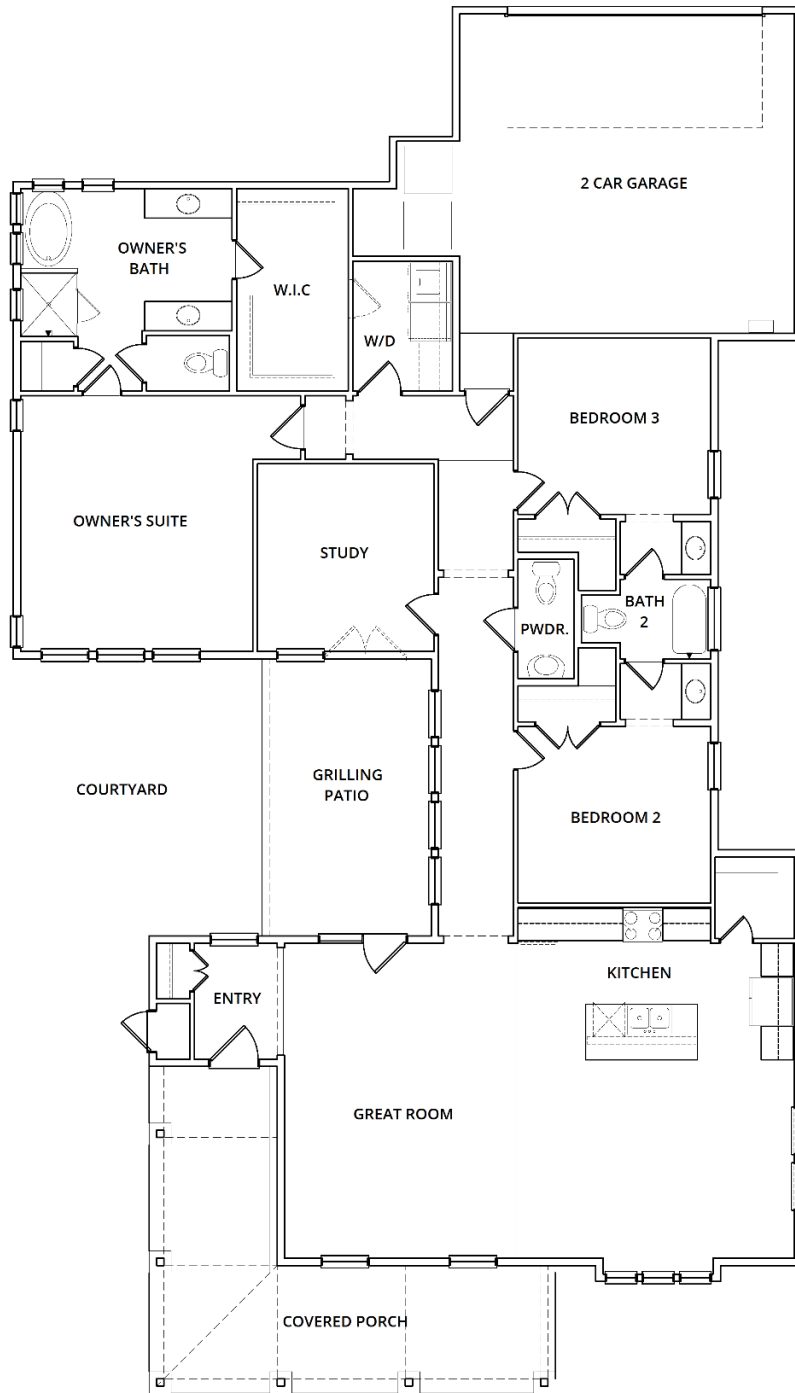

Piazza I

Plan 62259 | 1 Story | 3-5 Bedrooms | 2.5-3.5 Bathrooms

Options Available:

- Apartment above garage

 pacesetterhomestexas.com

© Pacesetter Homes, LLC. Unauthorized use of this plan is a violation of the U.S. Copyright Act Title 17 of the U.S. Code. Floorplans and Elevations are subject to change without notice. The Floor plans and elevations represented, are artistic concepts. The actual construction plan may differ in features, dimensions, and colors offered. All square footage is approximate living area. Your Pacesetter representative will be happy to provide specific and current details.

Piazza I

Plan 62259 | 1 Story | 3-5 Bedrooms | 2.5-3.5 Bathrooms

Piazza A – Texas Vernacular

Piazza B - Craftsman

Piazza C – Modern Prairie

 pacesetterhomestexas.com

© Pacesetter Homes, LLC. Unauthorized use of this plan is a violation of the U.S. Copyright Act Title 17 of the U.S. Code. Floorplans and Elevations are subject to change without notice. The Floor plans and elevations represented, are artistic concepts. The actual construction plan may differ in features, dimensions, and colors offered. All square footage is approximate living area. Your Pacesetter representative will be happy to provide specific and current details.