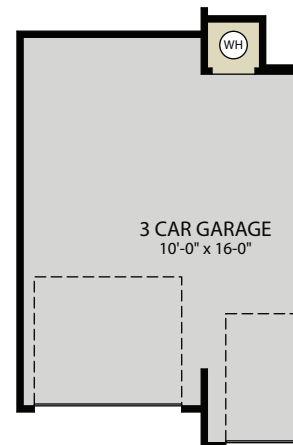

# The Landon

Plan 51970 | 1 Story | 3 Bedrooms | 2 Bathrooms

FLOOR PLAN

OPT. EXTENDED COVERED PATIO

OPT. 2.5 CAR GARAGE

OPT. 3 CAR GARAGE

# The Landon

Plan 51970 | 1 Story | 3 Bedrooms | 2 Bathrooms

Landon A - shown with optional stone

Landon B - shown with optional stone

 [pacesetterhometexas.com](https://www.pacesetterhometexas.com)