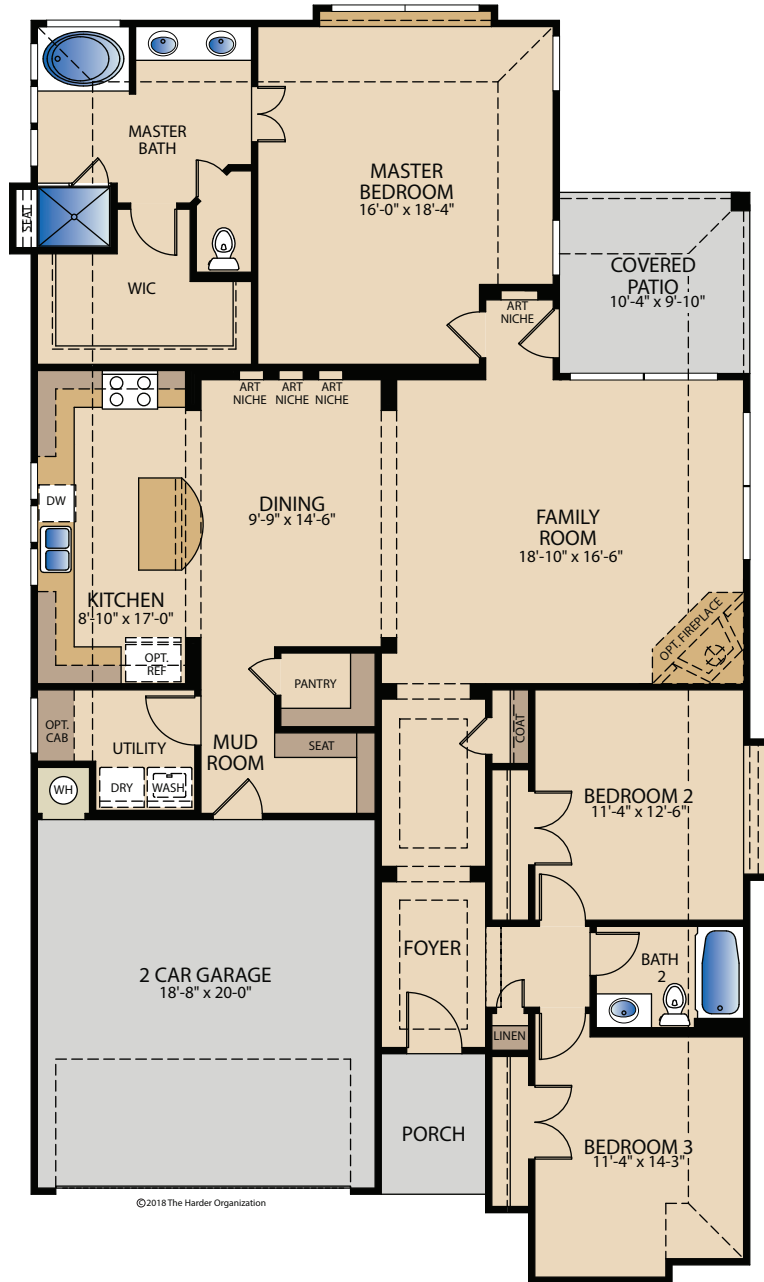

# The Landon

Plan 51970 | 1 Story | 3 Bedrooms | 2 Bathrooms

FLOOR PLAN

OPT. EXTENDED COVERED PATIO

OPT. 2.5 CAR GARAGE

OPT. 3 CAR GARAGE

# The Landon

Plan 51970 | 1 Story | 3 Bedrooms | 2 Bathrooms

Landon A - shown with optional stone

Landon B - shown with optional stone

 [pacesetterhometexas.com](https://www.pacesetterhometexas.com)