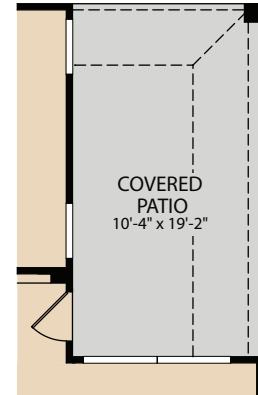

# The Landon

Plan 51970 | 1 Story | 3 Bedrooms | 2 Bathrooms

FLOOR PLAN

OPT. EXTENDED COVERED PATIO

OPT. 2.5 CAR GARAGE

OPT. 3 CAR GARAGE

# The Landon

Plan 51970 | 1 Story | 3 Bedrooms | 2 Bathrooms

Landon A - shown with optional stone

Landon B - shown with optional stone

 [pacesetterhometexas.com](https://www.pacesetterhometexas.com)