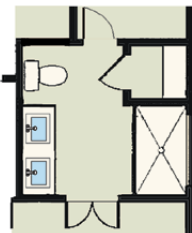

©2014 The Harder Organization

Optional Covered Patio

Optional Shower @ Garden Tub in Master Bath

Optional Loft at Bedroom 2

Optional Game Room @ Bedroom 4

2 Story ■ 4 Bedrooms ■ 2.5 Bathrooms

Front Elevation C

Front Elevation D

Front Elevation E

Front Elevation F