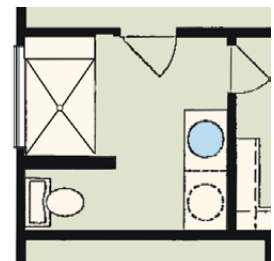

©2001 Kipp Flores Architects

Optional Covered Patio

Optional Master Bath w/ Garden Tub

Optional Master Bath w/ Shower

1 Story ■ 3 Bedrooms ■ 2 Bathrooms

Elevation A

Elevation C