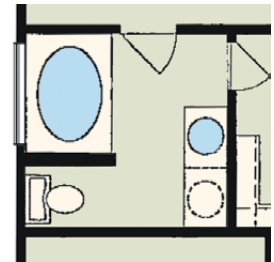

©2001 Kipp Flores Architects

Optional Covered Patio

Optional Master Bath w/ Garden Tub

Optional Master Bath w/ Shower

1 Story ■ 3 Bedrooms ■ 2 Bathrooms

Elevation A

Elevation C