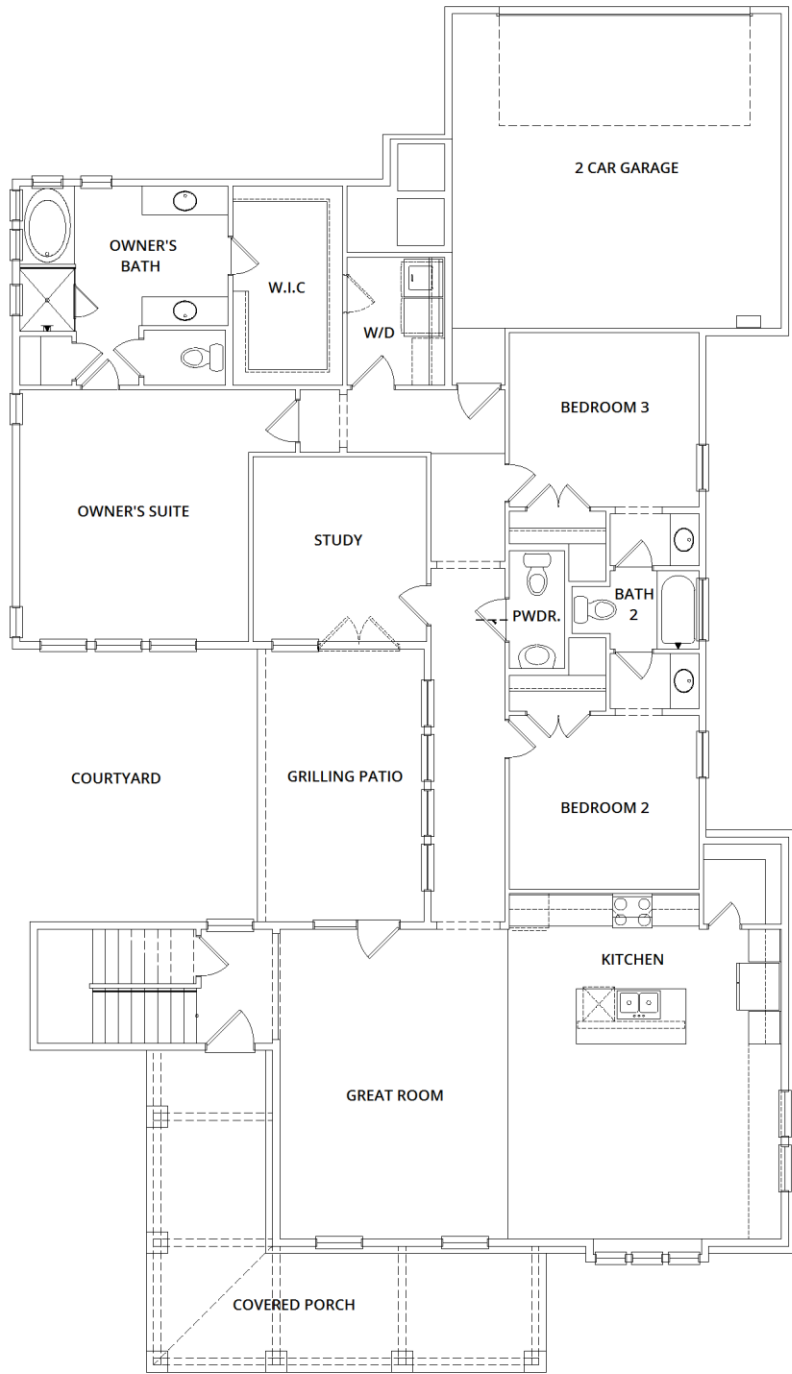

Piazza II

Plan 62655 | 2 Story | 3-5 Bedrooms | 2.5-3.5 Bathrooms

Options Available:

- Bedroom 4
- Apartment above garage

 pacesetterhomestexas.com

© Pacesetter Homes, LLC. Unauthorized use of this plan is a violation of the U.S. Copyright Act Title 17 of the U.S. Code. Floorplans and Elevations are subject to change without notice. The Floor plans and elevations represented, are artistic concepts. The actual construction plan may differ in features, dimensions, and colors offered. All square footage is approximate living area. Your Pacesetter representative will be happy to provide specific and current details.

Piazza II

Plan 62655 | 2 Story | 3-5 Bedrooms | 2.5-3.5 Bathrooms

Piazza A – Texas Vernacular

Piazza B - Craftsman

Piazza C – Modern Prairie

 pacesetterhometexas.com

© Pacesetter Homes, LLC. Unauthorized use of this plan is a violation of the U.S. Copyright Act Title 17 of the U.S. Code. Floorplans and Elevations are subject to change without notice. The Floor plans and elevations represented, are artistic concepts. The actual construction plan may differ in features, dimensions, and colors offered. All square footage is approximate living area. Your Pacesetter representative will be happy to provide specific and current details.