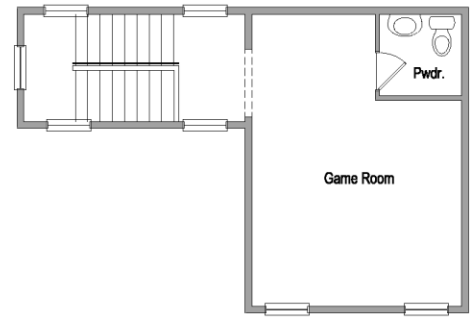

Piazza II

Plan 62655 | 2 Story | 3-5 Bedrooms | 2.5-3.5 Bathrooms

Options Available:

- Bedroom 4
- Apartment above garage

 pacesetterhomestexas.com

© Pacesetter Homes, LLC. Unauthorized use of this plan is a violation of the U.S. Copyright Act Title 17 of the U.S. Code. Floorplans and Elevations are subject to change without notice. The Floor plans and elevations represented, are artistic concepts. The actual construction plan may differ in features, dimensions, and colors offered. All square footage is approximate living area. Your Pacesetter representative will be happy to provide specific and current details.

Piazza II

Plan 62655 | 2 Story | 3-5 Bedrooms | 2.5-3.5 Bathrooms

Piazza A – Texas Vernacular

Piazza B - Craftsman

Piazza C – Modern Prairie

 pacesetterhometexas.com

© Pacesetter Homes, LLC. Unauthorized use of this plan is a violation of the U.S. Copyright Act Title 17 of the U.S. Code. Floorplans and Elevations are subject to change without notice. The Floor plans and elevations represented, are artistic concepts. The actual construction plan may differ in features, dimensions, and colors offered. All square footage is approximate living area. Your Pacesetter representative will be happy to provide specific and current details.