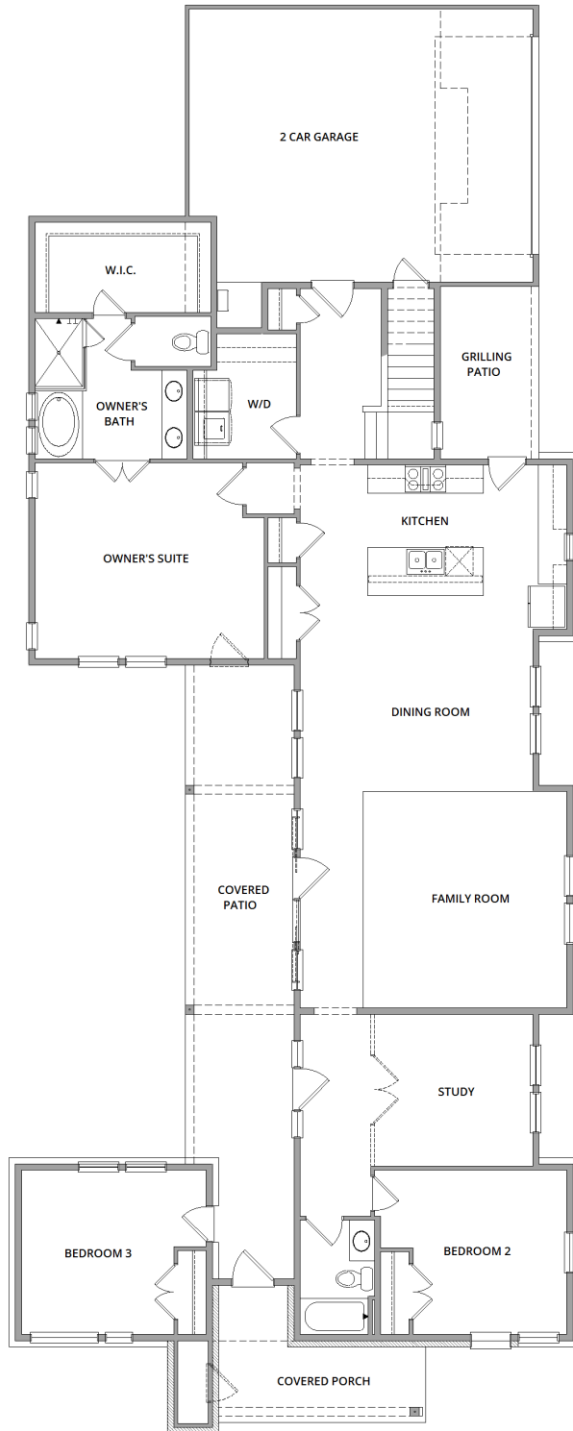

# Lanai II

Plan 52597 | 2 Story | 3-5 Bedrooms | 2-3 Bathrooms

### Options Available:

- Guest casita
- Exercise/hobby room
- Extended W.I.C.
- Four seasons porch
- Laundry bonus
- Extended laundry
- Sitting area
- Bedroom 4
- Screened porch
- Garage storage
- Apartment above garage

 [pacesetterhomestexas.com](http://pacesetterhomestexas.com)

© Pacesetter Homes, LLC. Unauthorized use of this plan is a violation of the U.S. Copyright Act Title 17 of the U.S. Code. Floorplans and Elevations are subject to change without notice. The Floor plans and elevations represented, are artistic concepts. The actual construction plan may differ in features, dimensions, and colors offered. All square footage is approximate living area. Your Pacesetter representative will be happy to provide specific and current details.

# Lanai II

Plan 52597 | 2 Story | 3-5 Bedrooms | 2-3 Bathrooms

Lanai A – Texas Vernacular

Lanai B - Craftsman

Lanai C – Modern Prairie

 [pacesetterhomestexas.com](https://www.pacesetterhomestexas.com)

© Pacesetter Homes, LLC. Unauthorized use of this plan is a violation of the U.S. Copyright Act Title 17 of the U.S. Code. Floorplans and Elevations are subject to change without notice. The Floor plans and elevations represented, are artistic concepts. The actual construction plan may differ in features, dimensions, and colors offered. All square footage is approximate living area. Your Pacesetter representative will be happy to provide specific and current details.