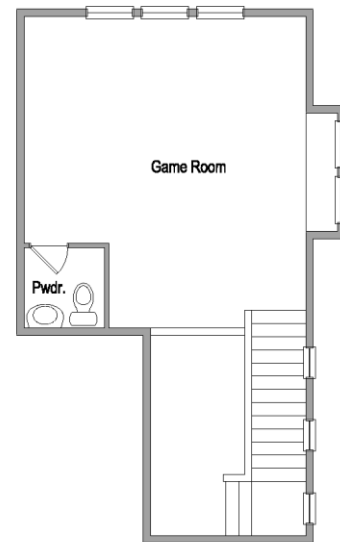

# Lanai II

Plan 52597 | 2 Story | 3-5 Bedrooms | 2-3 Bathrooms

### Options Available:

- Guest casita
- Exercise/hobby room
- Extended W.I.C.
- Four seasons porch
- Laundry bonus
- Extended laundry
- Sitting area
- Bedroom 4
- Screened porch
- Garage storage
- Apartment above garage