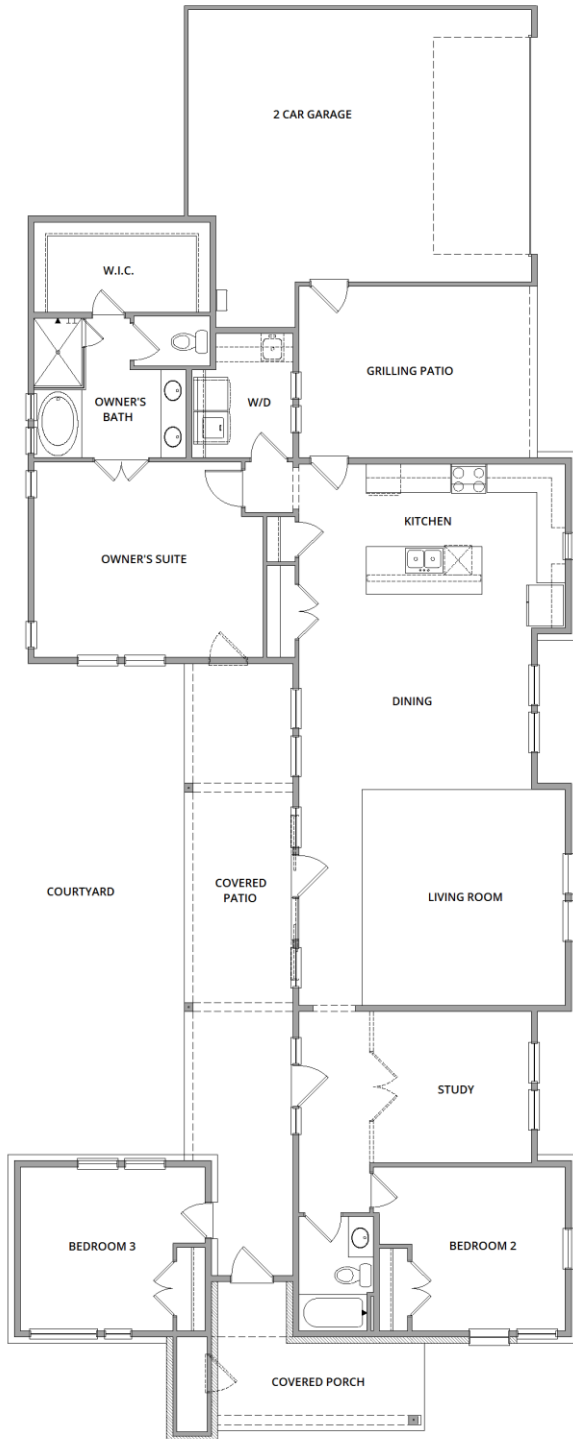

# Lanai I

Plan 52116 | 1 Story | 3-5 Bedrooms | 2-3 Bathrooms

### Options Available:

- Guest casita
- Exercise/hobby room
- Extended W.I.C.
- Four seasons porch
- Laundry bonus
- Extended laundry
- Sitting area
- Apartment above garage

 [pacesetterhomestexas.com](http://pacesetterhomestexas.com)

© Pacesetter Homes, LLC. Unauthorized use of this plan is a violation of the U.S. Copyright Act Title 17 of the U.S. Code. Floorplans and Elevations are subject to change without notice. The Floor plans and elevations represented, are artistic concepts. The actual construction plan may differ in features, dimensions, and colors offered. All square footage is approximate living area. Your Pacesetter representative will be happy to provide specific and current details.

# Lanai I

Plan 52116 | 1 Story | 3-5 Bedrooms | 2-3 Bathrooms

Lanai A – Texas Vernacular

Lanai B - Craftsman

Lanai C – Modern Prairie

 [pacesetterhometexas.com](http://pacesetterhometexas.com)

© Pacesetter Homes, LLC. Unauthorized use of this plan is a violation of the U.S. Copyright Act Title 17 of the U.S. Code. Floorplans and Elevations are subject to change without notice. The Floor plans and elevations represented, are artistic concepts. The actual construction plan may differ in features, dimensions, and colors offered. All square footage is approximate living area. Your Pacesetter representative will be happy to provide specific and current details.