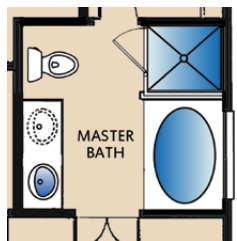

Optional Shower @ Tub in Master Bath

Optional Shower @ Linen w/Oval Tub in Master Bath

Optional Loft at Bedroom 2

Optional Game Room @ Bedroom 4

2 Story ■ 3 Bedrooms ■ 3 Bathrooms

Elevation A

Elevation B