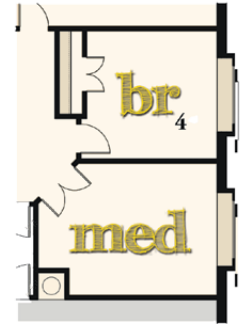

Craftsman Plus

The Coral Cay Plan 52335

1 Story ■ 3 Bedrooms ■ 2 Bathrooms

Optional Expanded Bedrooms @ Bedroom 2, Bedroom 3, & Gameroom

Optional Media Room @ Bedroom 3 w/optional Bedroom 4 @ Gameroom

Optional Expanded Pantry