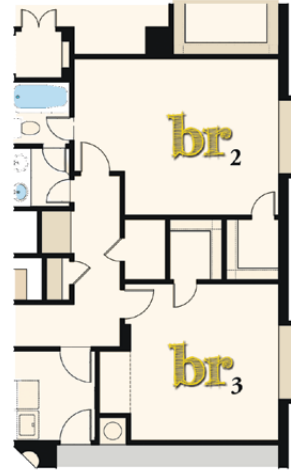

Craftsman Plus

The Coral Cay Plan 52335

1 Story ■ 3 Bedrooms ■ 2 Bathrooms

Optional Expanded Bedrooms @ Bedroom 2, Bedroom 3, & Gameroom

Optional Media Room @ Bedroom 3 w/optional Bedroom 4 @ Gameroom

Optional Expanded Pantry

Optional Craft Room @ Bedroom 3 & Laundry

Optional Bedroom 4 @ Gameroom

* Fireplace is optional

Optional Master Bath

Optional 3-Car Garage

Optional Study @ Dining

Elevation A

Elevation B