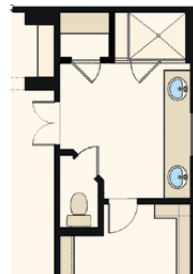

Craftsman Plus

The Coral Cay Plan 52335

1 Story ■ 3 Bedrooms ■ 2 Bathrooms

Optional Expanded Bedrooms @ Bedroom 2, Bedroom 3, & Gameroom

Optional Media Room @ Bedroom 3 w/optional Bedroom 4 @ Gameroom

Optional Expanded Pantry

Optional Craft Room @ Bedroom 3 & Laundry

Optional Bedroom 4 @ Gameroom

* Fireplace is optional

Optional Master Bath

Optional 3-Car Garage

Optional Study @ Dining

Elevation A

Elevation B