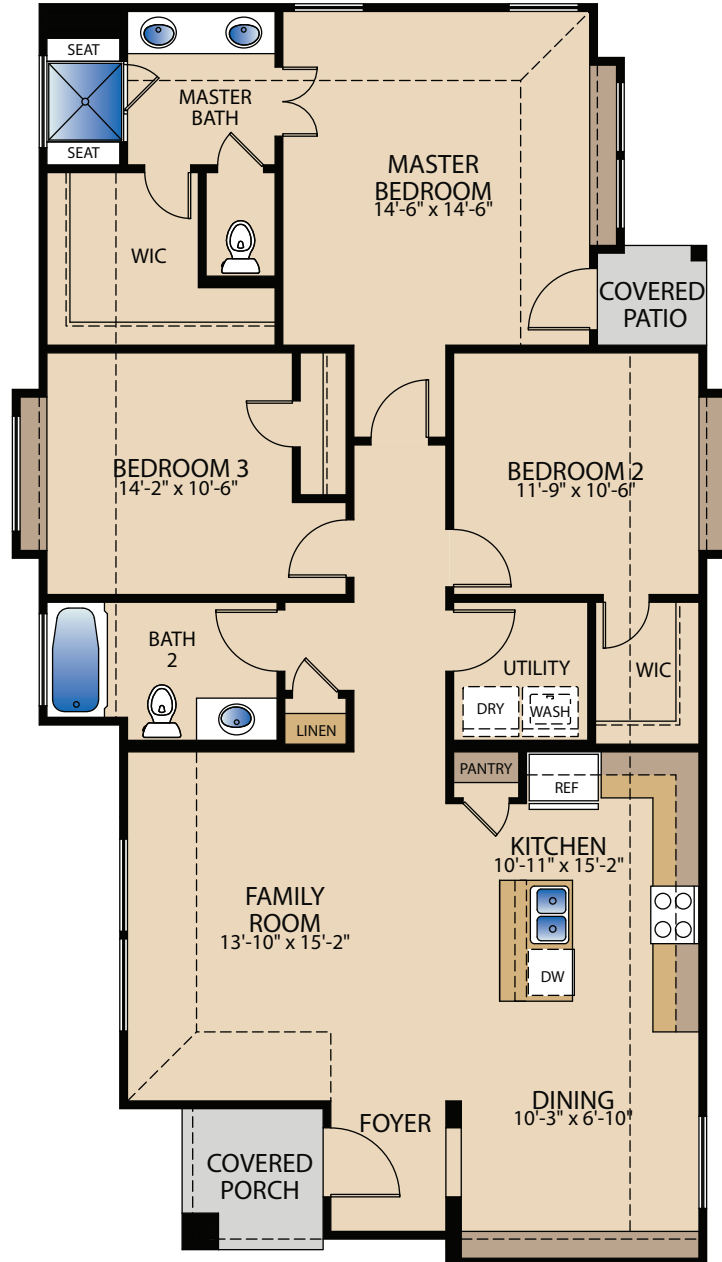

# The Palermo

Plan 41358 | 1 Story | 3 Bedrooms | 2 Bathrooms

 [pacesetterhometexas.com](http://pacesetterhometexas.com)

© Pacesetter Homes, LLC. Unauthorized use of this plan is a violation of the U.S. Copyright Act Title 17 of the U.S. Code. Floorplans and Elevations are subject to change without notice. The Floor plans and elevations represented, are artistic concepts. The actual construction plan may differ in features, dimensions, and colors offered. All square footage is approximate living area. Your Pacesetter representative will be happy to provide specific and current details.

xx/xx

# The Palermo

Plan 41358 | 1 Story | 3 Bedrooms | 2 Bathrooms

Palermo A

Palermo B

 [pacesetterhometexas.com](https://www.pacesetterhometexas.com)

© Pacesetter Homes, LLC. Unauthorized use of this plan is a violation of the U.S. Copyright Act Title 17 of the U.S. Code. Floorplans and Elevations are subject to change without notice. The Floor plans and elevations represented, are artistic concepts. The actual construction plan may differ in features, dimensions, and colors offered. All square footage is approximate living area. Your Pacesetter representative will be happy to provide specific and current details.