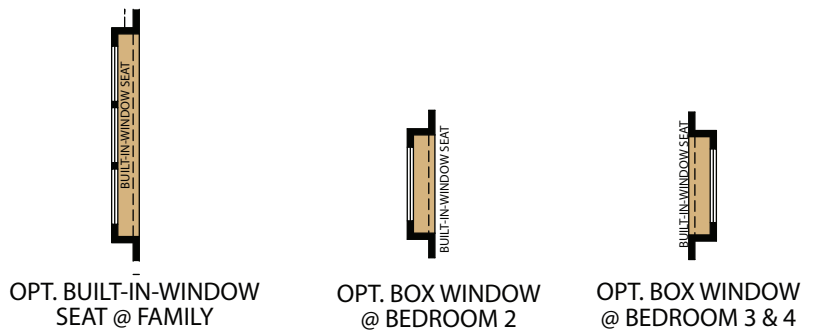

The Walker

Plan 42242 | 2 Story | 4 Bedrooms | 2.5 Bathrooms

pacesetterhometexas.com

The Walker

Plan 42242 | 2 Story | 4 Bedrooms | 2.5 Bathrooms

Elevation A

Elevation B

Elevation C