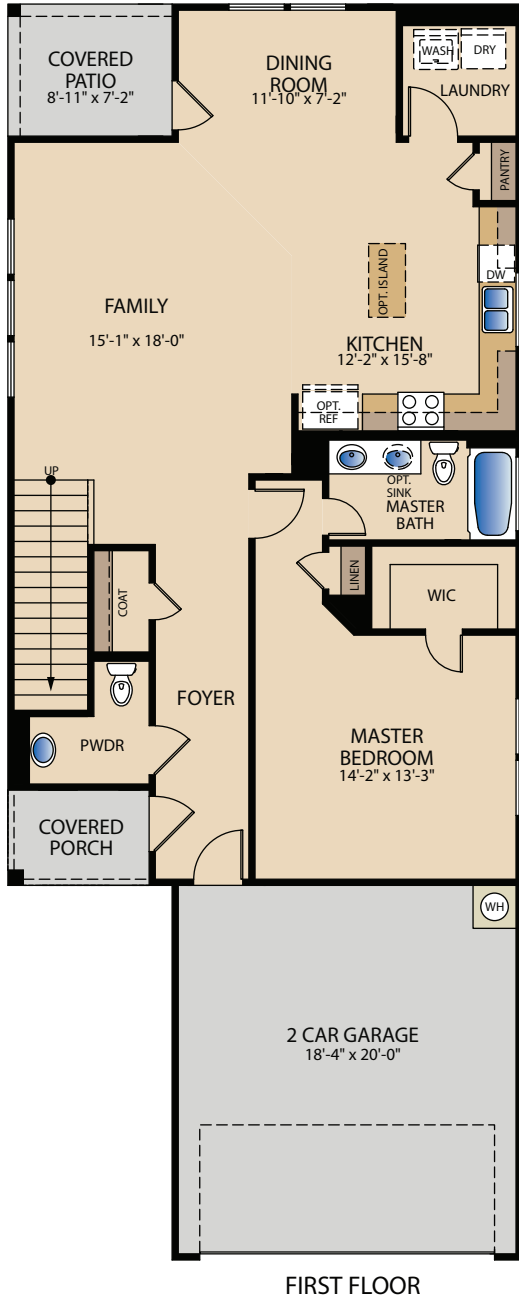

The Walker

Plan 42242 | 2 Story | 4 Bedrooms | 2.5 Bathrooms

pacesetterhometexas.com

The Walker

Plan 42242 | 2 Story | 4 Bedrooms | 2.5 Bathrooms

Elevation A

Elevation B

Elevation C

A QUALICO Company

 [pacesetterhometexas.com](https://www.pacesetterhometexas.com)

© Pacesetter Homes, LLC. Unauthorized use of this plan is a violation of the U.S. Copyright Act Title 17 of the U.S. Code. Floorplans and Elevations are subject to change without notice. The Floor plans and elevations represented, are artistic concepts. The actual construction plan may differ in features, dimensions, and colors offered. All square footage is approximate living area. Your Pacesetter representative will be happy to provide specific and current details.