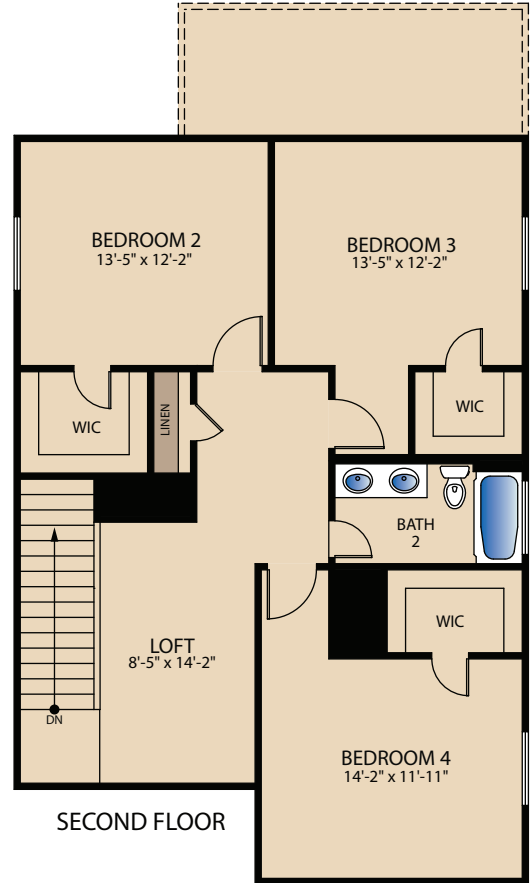

The Walker

Plan 42242 | 2 Story | 4 Bedrooms | 2.5 Bathrooms

pacesetterhometexas.com

The Walker

Plan 42242 | 2 Story | 4 Bedrooms | 2.5 Bathrooms

Elevation A

Elevation B

Elevation C

A QUALICO Company

 [pacesetterhometexas.com](https://www.pacesetterhometexas.com)

© Pacesetter Homes, LLC. Unauthorized use of this plan is a violation of the U.S. Copyright Act Title 17 of the U.S. Code. Floorplans and Elevations are subject to change without notice. The Floor plans and elevations represented, are artistic concepts. The actual construction plan may differ in features, dimensions, and colors offered. All square footage is approximate living area. Your Pacesetter representative will be happy to provide specific and current details.