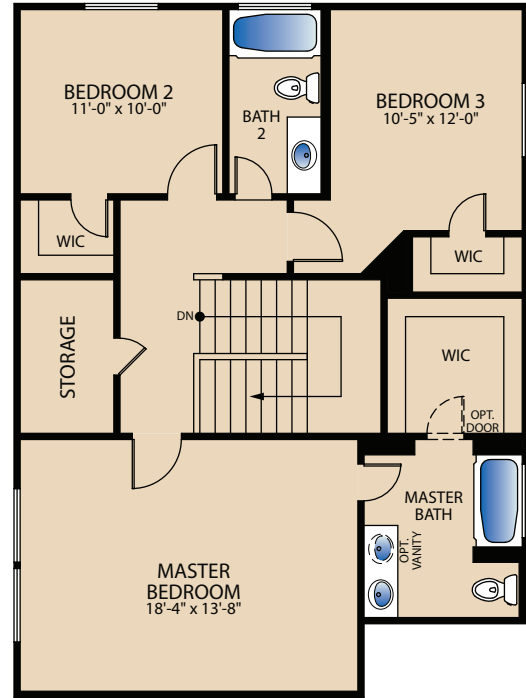

The Hartley

Plan 41979 | 2 Story | X Bedrooms | X Bathrooms

FIRST FLOOR

SECOND FLOOR

OPT. WIC AT STORAGE

OPT. BOX WINDOW AT MASTER BEDROOM

OPT. BUILT-IN WINDOW SEAT AT DINING

OPT. BOX WINDOW AT BEDROOM 2

OPT. BOX WINDOW AT BEDROOM 3

A QUALICO Company

pacesetterhometexas.com

The Hartley

Plan 41979 | 2 Story | X Bedrooms | X Bathrooms

Elevation A

Elevation B

Elevation C