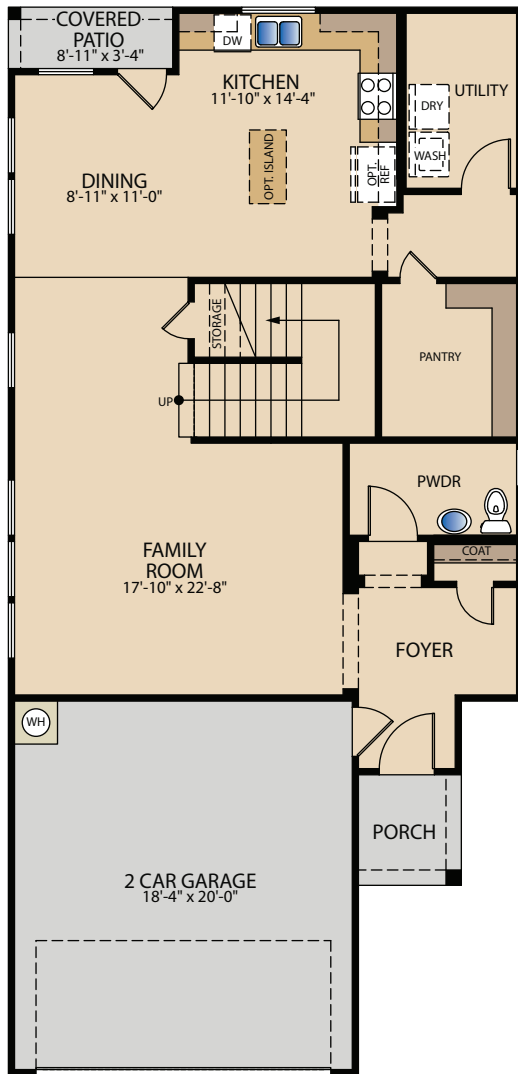

The Hartley

Plan 41979 | 2 Story | X Bedrooms | X Bathrooms

FIRST FLOOR

SECOND FLOOR

OPT. WIC AT STORAGE

OPT. BOX WINDOW AT MASTER BEDROOM

OPT. BUILT-IN WINDOW SEAT AT DINING

OPT. BOX WINDOW AT BEDROOM 2

OPT. BOX WINDOW AT BEDROOM 3

A QUALICO Company

pacesetterhometexas.com

The Hartley

Plan 41979 | 2 Story | X Bedrooms | X Bathrooms

Elevation A

Elevation B

Elevation C