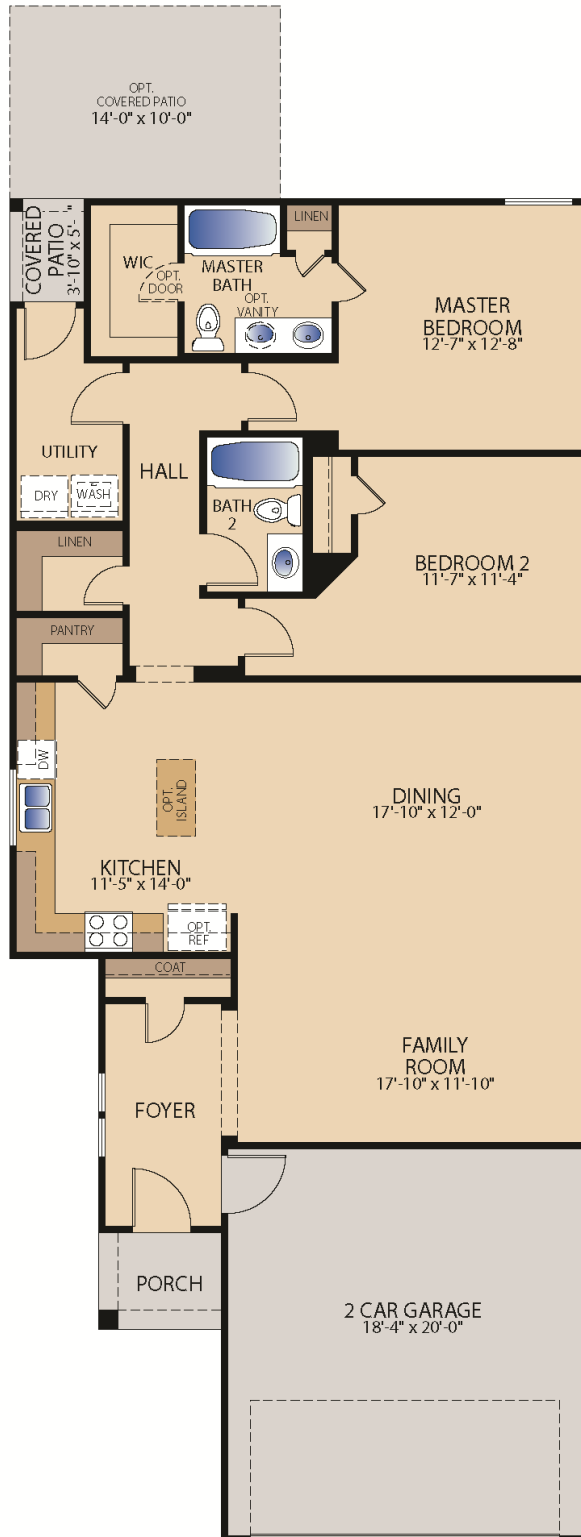

# Presidio

Plan 41434 | 1 Story | 2 Bedrooms | 2 Bathrooms

 [pacesetterhomestexas.com](http://pacesetterhomestexas.com)

© Pacesetter Homes, LLC. Unauthorized use of this plan is a violation of the U.S. Copyright Act Title 17 of the U.S. Code. Floorplans and Elevations are subject to change without notice. The Floor plans and elevations represented, are artistic concepts. The actual construction plan may differ in features, dimensions, and colors offered. All square footage is approximate living area. Your Pacesetter representative will be happy to provide specific and current details. Elevations shown with optional stone.

# Presidio

Plan 41434 | 1 Story | 2 Bedrooms | 2 Bathrooms

Presidio A

Presidio A with optional masonry

Presidio B

Presidio B with optional masonry

Presidio C

Presidio C with optional masonry

 [pacesetterhometexas.com](http://pacesetterhometexas.com)

© Pacesetter Homes, LLC. Unauthorized use of this plan is a violation of the U.S. Copyright Act Title 17 of the U.S. Code. Floorplans and Elevations are subject to change without notice. The Floor plans and elevations represented, are artistic concepts. The actual construction plan may differ in features, dimensions, and colors offered. All square footage is approximate living area. Your Pacesetter representative will be happy to provide specific and current details. Elevations shown with optional stone.